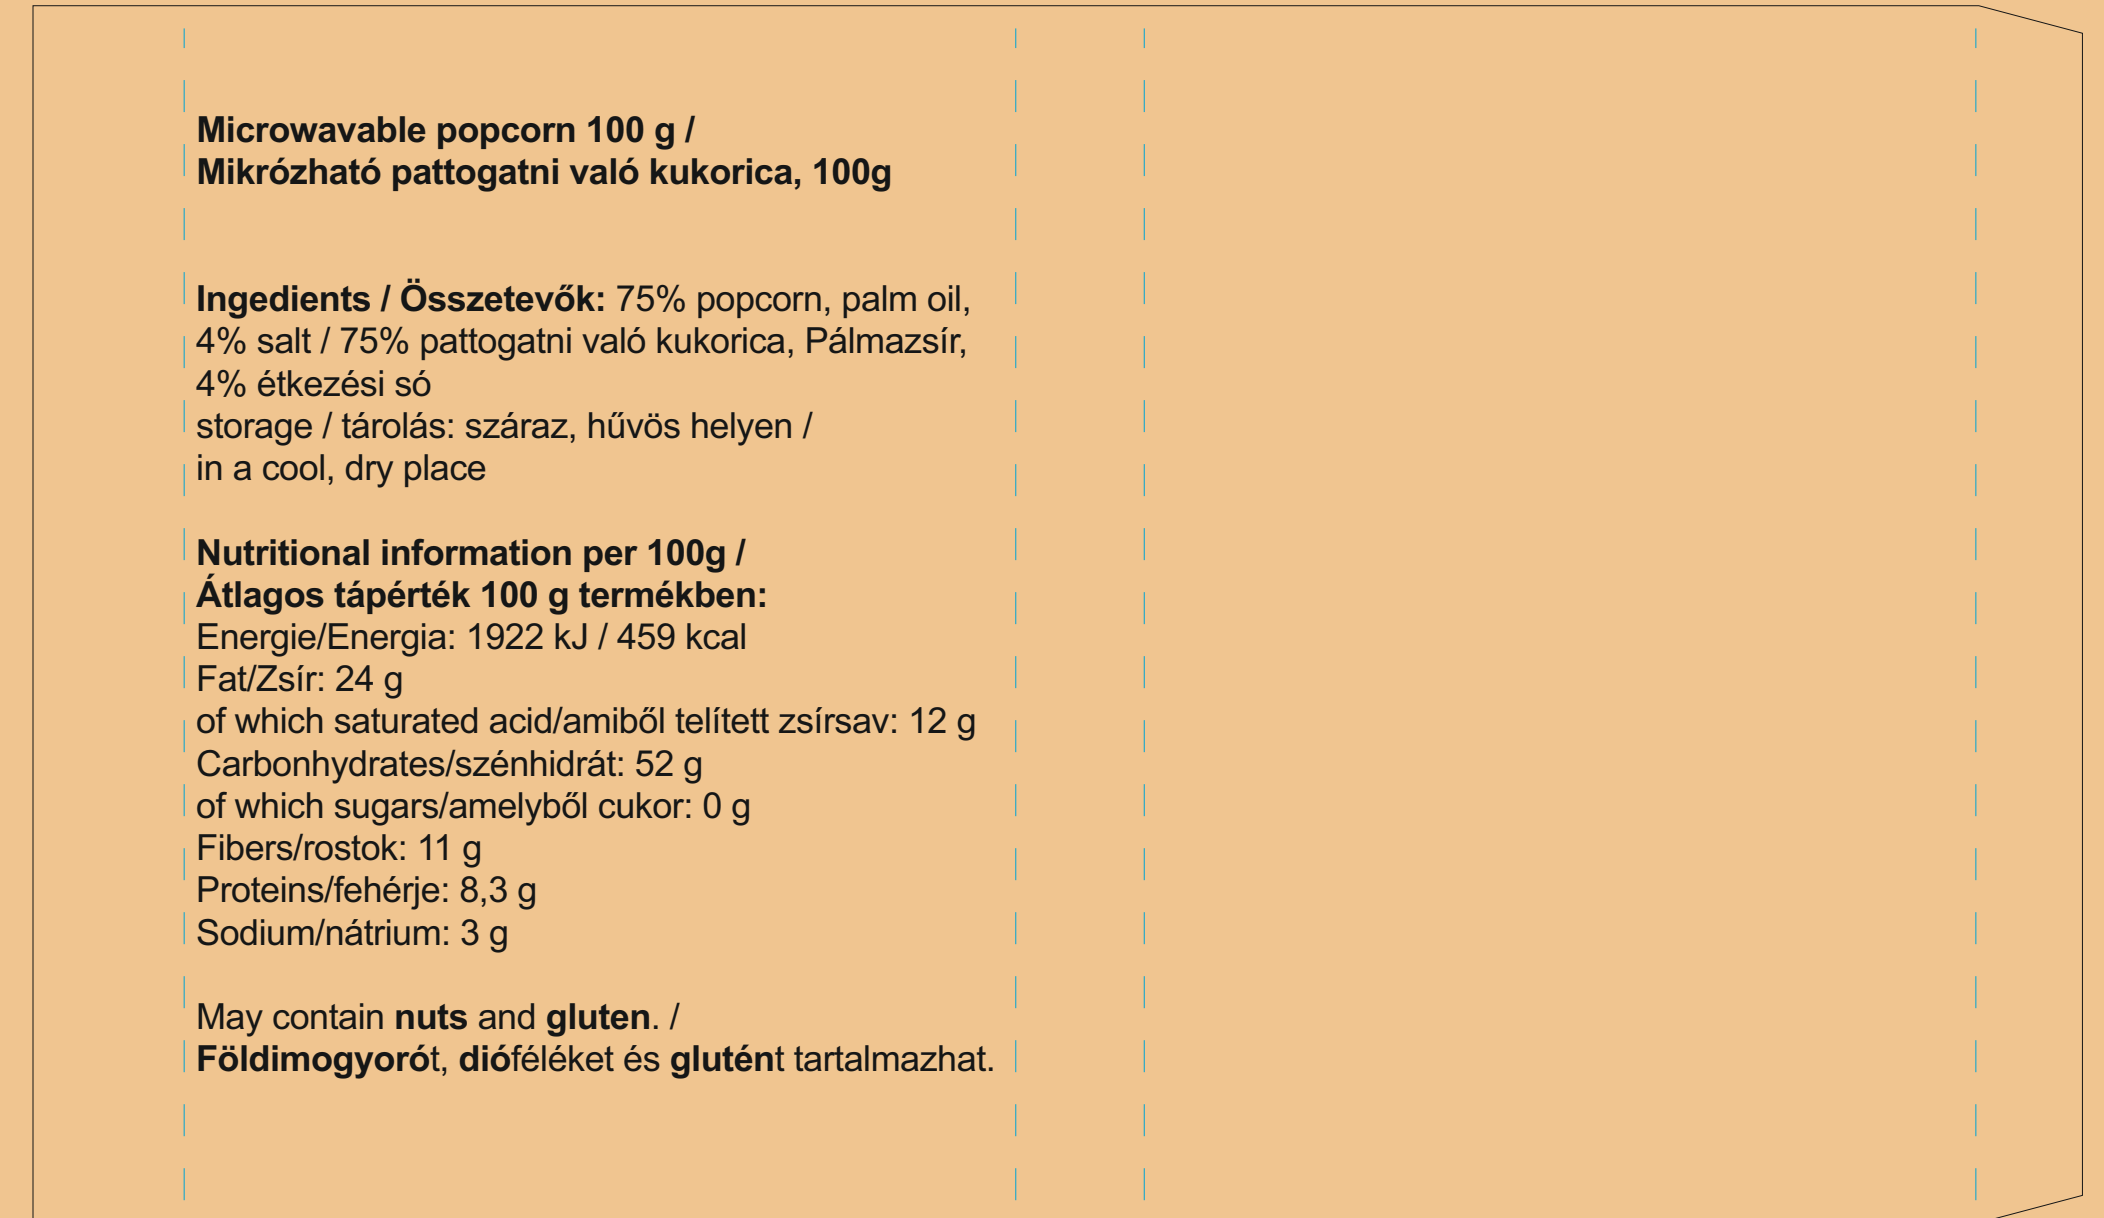

OUTSIDE

INSIDE

- Margin
- Edge of product
- Bleed limit 3-3 mm (background must fill it)
- Fold line

resolution: min. 300 DPI
colours: CMYK
formats: TIFF, PDF, EPS, AI, CDR

The green line indicates the area all non-background object-texts, logos, etc.
The pink outline the maximum size of graphic visible on the product.
The black line indicates the size of the required graphics including bleed.
The blue line indicates the folding.