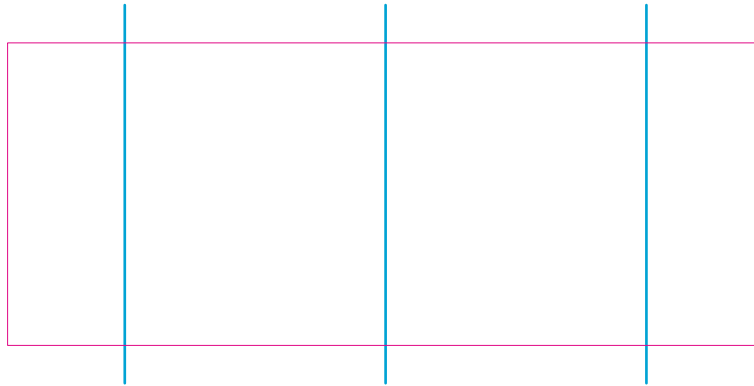

C

— Edge of graphics

- - - - - centerlines

resolution: min. 300 DPI

colours: CMYK

formats: TIFF, PDF, EPS, AI, CDR

The pink outline the maximum size of graphic visible on the product.

The blue dash line indicates the center line of the left, right and middle side of object.