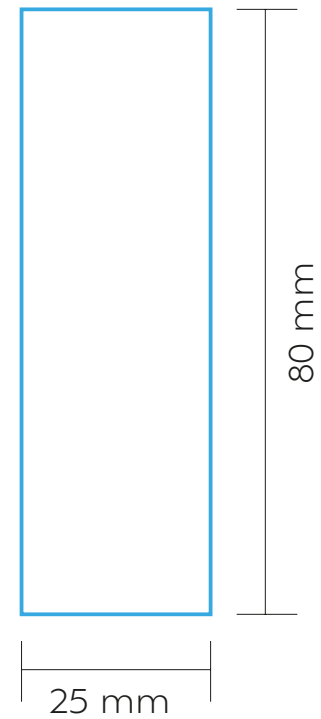

MAX. COLOUR PRINT:

Full colour

1 colour

80 mm

215 mm

SCALE: 1:2

PRINT AREA

ABT010

1 colour

SCALE: 1:1

PRINT AREA

ABT010

MISSISSIPPI 450

DRINKWARE | BOTTLE

BT02

BOTTLE

LASER

MAX. COLOUR PRINT: 1 colour

SCALE: 1:1

PRINT AREA

ABT010

MISSISSIPPI 450

DRINKWARE | BOTTLE

BT02

BOTTLE

PAD PRINTING

MAX. COLOUR PRINT:

4 Colours

SCALE: 1:1

PRINT AREA