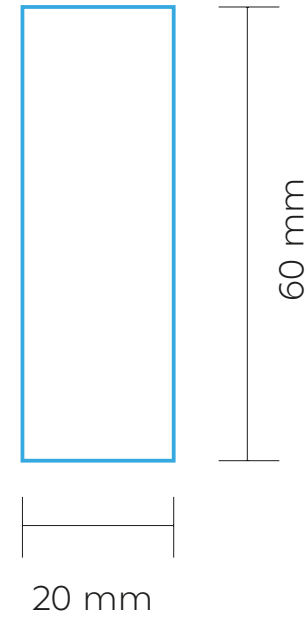

MAX. COLOUR PRINT:

Full colour

1 colour

80 mm

215 mm

SCALE: 1:2

PRINT AREA

ABT010

1 colour

SCALE: 1:1

PRINT AREA

ABT010

MISSISSIPPI 450

DRINKWARE | BOTTLE

BT02

BOTTLE

LASER

MAX. COLOUR PRINT: 1 colour

SCALE: 1:1

PRINT AREA

ABT010

MISSISSIPPI 450

DRINKWARE | BOTTLE

BT02

BOTTLE

PAD PRINTING

MAX. COLOUR PRINT:

4 Colours

SCALE: 1:1

PRINT AREA