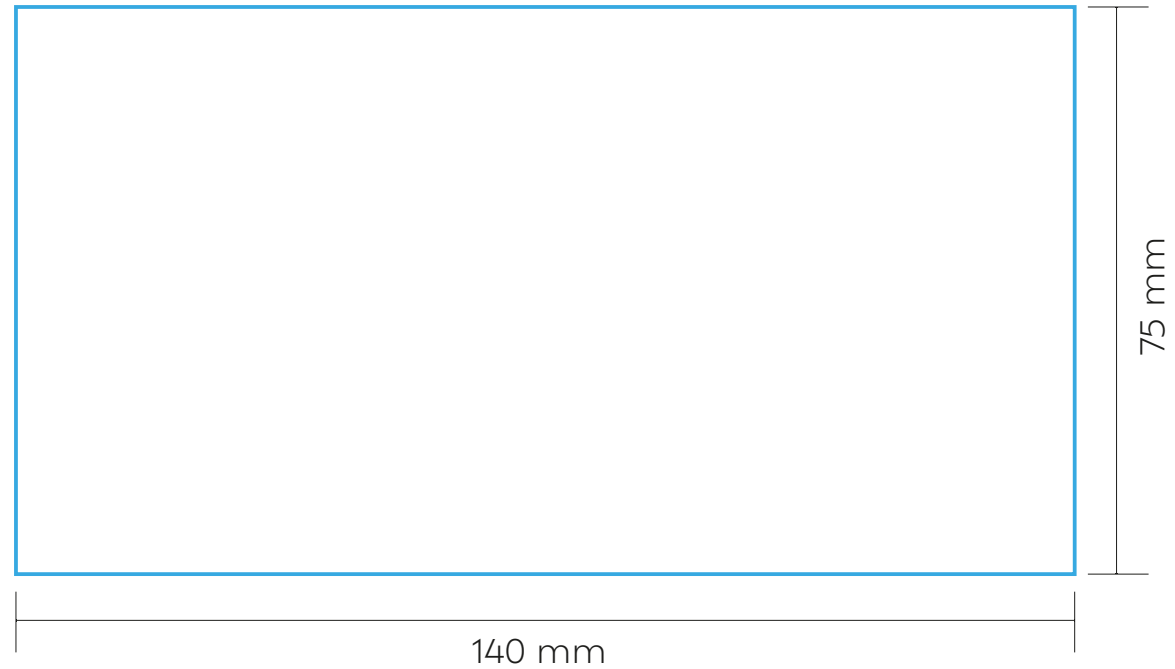

SCREEN PRINTING

MAX. COLOUR PRINT:

1 colour