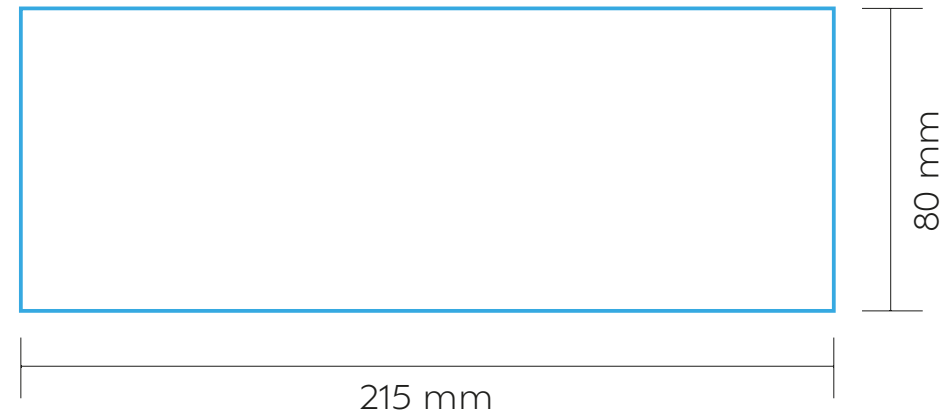

MAX. COLOUR PRINT:

Full colour

1 colour

80 mm

215 mm

SCALE: 1:2

PRINT AREA

ABT010

LASER

MAX. COLOUR PRINT: 1 colour

SCALE: 1:1

PRINT AREA

ABT010

MISSISSIPPI 450

DRINKWARE | BOTTLE

BT02

BOTTLE

PAD PRINTING

MAX. COLOUR PRINT:

4 Colours

SCALE: 1:1

PRINT AREA