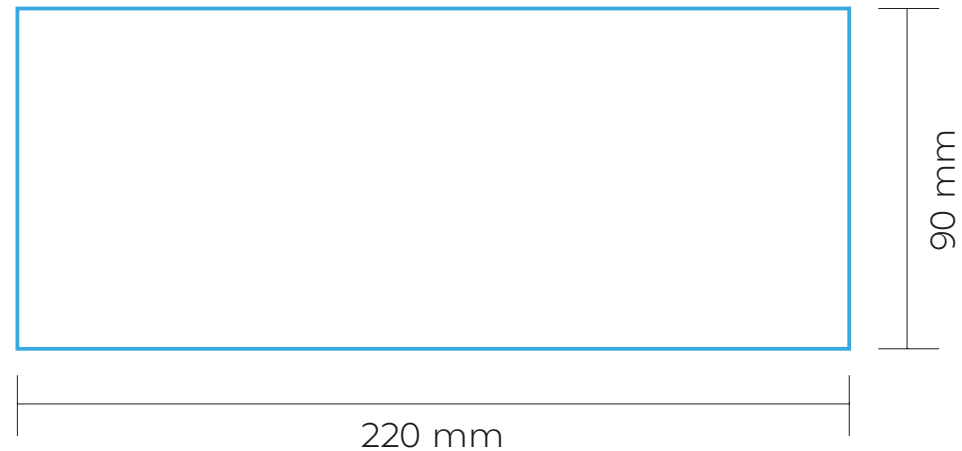

# BOTTLE

FRONT

BACK

CIRCULAR UV

MAX. COLOUR PRINT:

Full colour

90 mm

220 mm

# BOTTLE

FRONT

BACK

CIRCULAR LASER

MAX. COLOUR PRINT:

1 colour

90 mm

215 mm