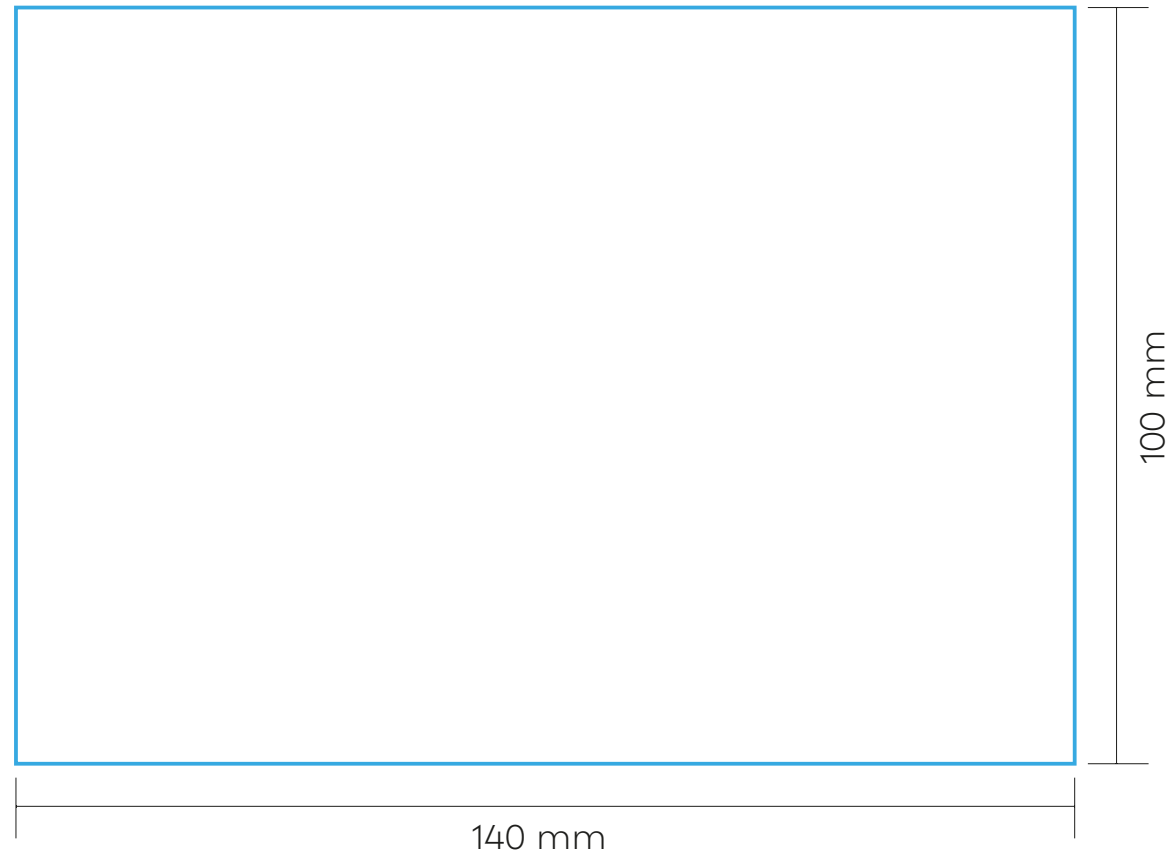

# BOTTLE

FRONT

BACK

SCREEN PRINTING

MAX. COLOUR PRINT: 1 colour

SCALE: 1:1

PRINT AREA

ABT011