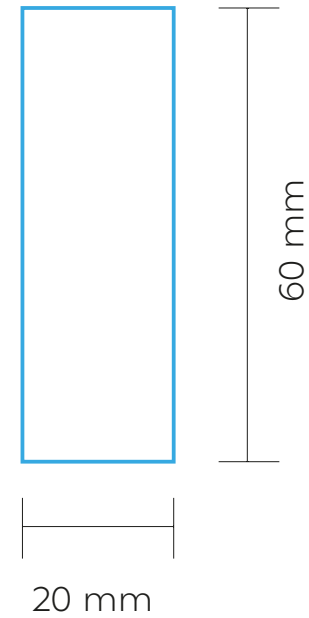

# BOTTLE

FRONT

BACK

CIRCULAR UV

MAX. COLOUR PRINT:

Full colour

90 mm

220 mm

SCALE: 1:2

PRINT AREA

ABT011

# BOTTLE

PAD PRINTING

MAX. COLOUR PRINT:

4 Colours

SCALE: 1:1

PRINT AREA

ABT011

# BOTTLE

FRONT

BACK

CIRCULAR LASER

MAX. COLOUR PRINT:

1 colour

90 mm

215 mm