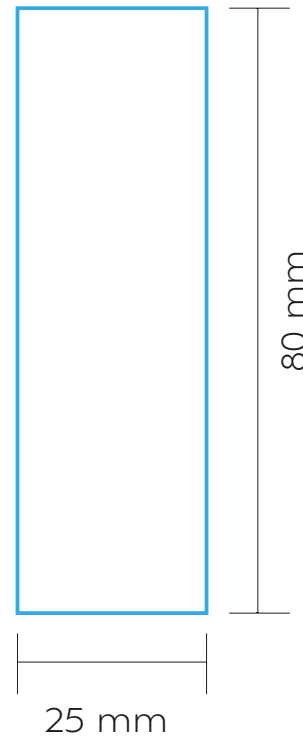

80 mm

195 mm

SCALE: 1:1

PRINT AREA

ABT035

MISSISSIPPI 450W

DRINKWARE | BOTTLE

BT02

BOTTLE

CIRCULAR LASER

MAX. COLOUR PRINT:

1

80 mm

215 mm

SCALE: 1:1

PRINT AREA

ABT035

MISSISSIPPI 450W

DRINKWARE | BOTTLE

BT02

BOTTLE

LASER

MAX. COLOUR PRINT: 1

SCALE: 1:1

PRINT AREA 