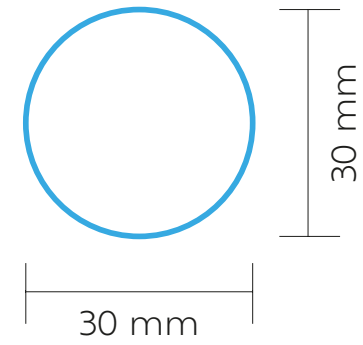

## FRONT | BACK

DOMING

MAX. COLOUR PRINT: Full colour

SCALE: 1:1

PRINT AREA 

ACB003

## FRONT | BACK

PAD PRINTING | LASER

MAX. COLOUR PRINT: 1

1 colour

1

SCALE: 1:1

PRINT AREA