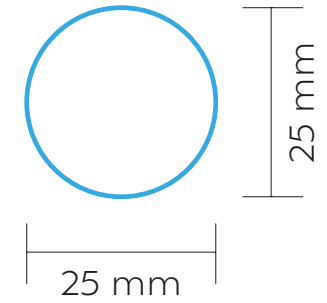

## FRONT | BACK

DOMING

MAX. COLOUR PRINT: Full colour

SCALE: 1:1

PRINT AREA 

ACB003

## FRONT | BACK

PAD PRINTING | LASER

MAX. COLOUR PRINT: 1

1 colour

1

SCALE: 1:1

PRINT AREA