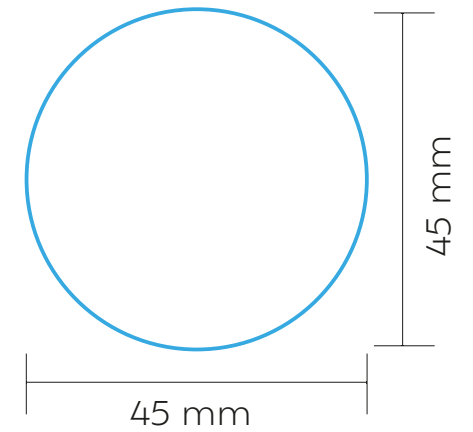

# CUP

FRONT

BACK

CIRCULAR UV | CIRCULAR LASER

MAX. COLOUR PRINT:

Full colour

1 colour

120 mm

## PAD PRINTING

MAX. COLOUR PRINT: 1 colour

FRONT | BACK

CUP

## LASER

MAX. COLOUR PRINT: 1 colour

LID

SCALE: 1:1

PRINT AREA