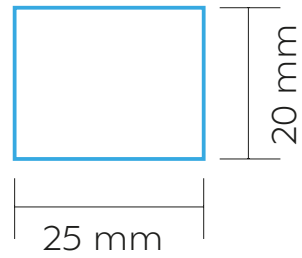

# CUP | LID

CUP

LID

## PAD PRINTING

MAX. COLOUR PRINT: 1 colour

FRONT | BACK

CUP

## LASER

MAX. COLOUR PRINT: 1 colour

LID

SCALE: 1:1

PRINT AREA