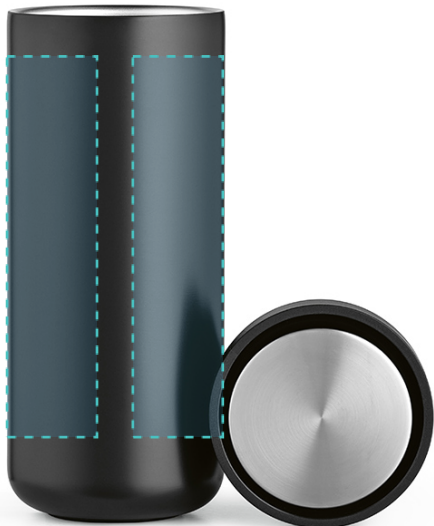

# SENEGAL

DRINKWARE | TRAVEL CUP

CP03

# CUP

FRONT

BACK

CIRCULAR UV | CIRCULAR LASER

MAX. COLOUR PRINT:

Full colour

1 colour

120 mm