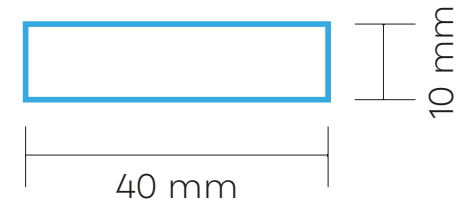

PRINT AREA

AER003

GHOSTBUDS

TECHNOLOGY | EARBUDS

ER05

INSIDE PLATE

PAD PRINTING | LASER

MAX. COLOUR PRINT:

1 Colour

1

SCALE: 1:1

PRINT AREA