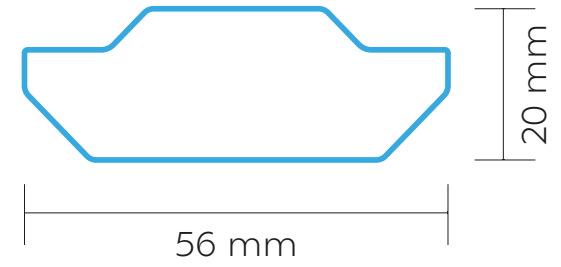

AER003

GHOSTBUDS

TECHNOLOGY | EARBUDS

ER05

INSIDE PLATE

DOMING

MAX. COLOUR PRINT: Full Colour

SCALE: 1:1

PRINT AREA

AER003

GHOSTBUDS

TECHNOLOGY | EARBUDS

ER05

INSIDE PLATE

PAD PRINTING | LASER

MAX. COLOUR PRINT:

1 Colour

1

SCALE: 1:1

PRINT AREA