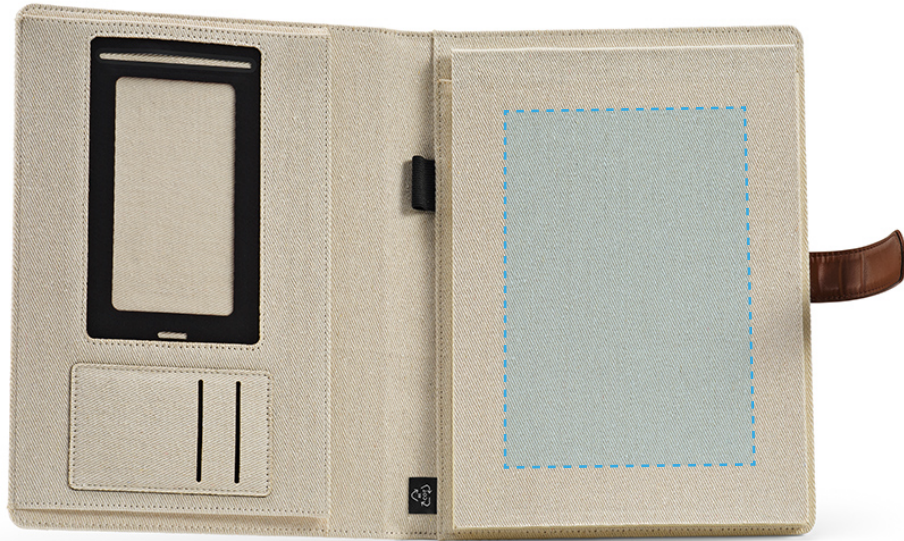

FD03

BACK

TRANSFER | TRANSFER DIGITAL

MAX. COLOUR PRINT:

4 Colours

Full Colour

280 mm

200 mm

SCALE: 1:2

PRINT AREA

AFD003

ELIOT A4

OFFICE | FOLDER

FD07

INTERIOR

TRANSFER | TRANSFER DIGITAL

MAX. COLOUR PRINT:

4 Colours

Full Colour

SCALE: 1:2

PRINT AREA

AFD003

ELIOT A4

OFFICE | FOLDER

FD04

CARD POCKET

TRANSFER | TRANSFER DIGITAL

MAX. COLOUR PRINT:

4 Colours

Full Colour

SCALE: 1:1

PRINT AREA