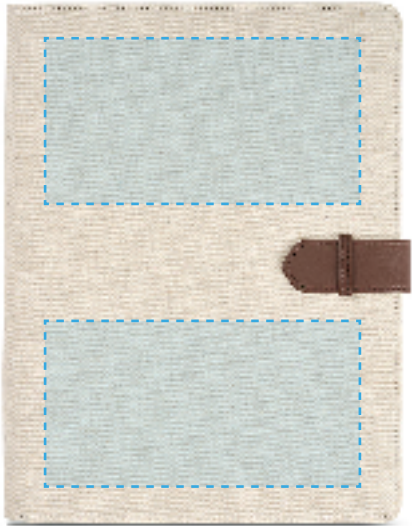

FD04

CARD POCKET

TRANSFER | TRANSFER DIGITAL

MAX. COLOUR PRINT:

4 Colours

Full Colour

SCALE: 1:1

PRINT AREA

AFD003

ELIOT A4

OFFICE | FOLDER

FD05 | FD08

UPPER/LOWER FRONT

TRANSFER | TRANSFER DIGITAL

MAX. COLOUR PRINT:

4 Colours

Full Colour

100 mm

190 mm

SCALE: 1:1

PRINT AREA

AFD003

ELIOT A4

OFFICE | FOLDER