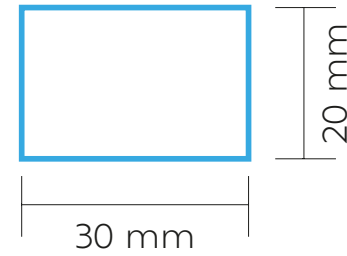

# FLASK

PAD PRINTING | LASER

MAX. COLOUR PRINT: 1

Colour

1

SCALE: 1:1

PRINT AREA

AFF003

## PAD PRINTING

MAX. COLOUR PRINT: 1 Colour

30 mm

30 mm

## SCREEN PRINTING

MAX. COLOUR PRINT: 1 Colour

35 mm

35 mm

SCALE: 1:1

PRINT AREA