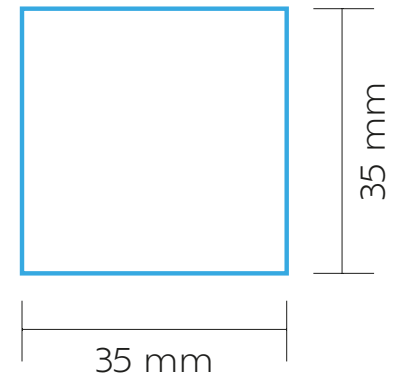

## PAD PRINTING

MAX. COLOUR PRINT: 1 Colour

30 mm

30 mm

## SCREEN PRINTING

MAX. COLOUR PRINT: 1 Colour

35 mm

35 mm

SCALE: 1:1

PRINT AREA