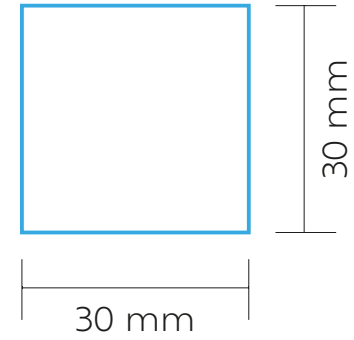

# FLASK

PAD PRINTING | LASER

MAX. COLOUR PRINT: 1

Colour

1

SCALE: 1:1

PRINT AREA

AFF003

## PAD PRINTING

MAX. COLOUR PRINT: 1 Colour

30 mm

30 mm

## SCREEN PRINTING

MAX. COLOUR PRINT: 1 Colour

35 mm

35 mm

SCALE: 1:1

PRINT AREA