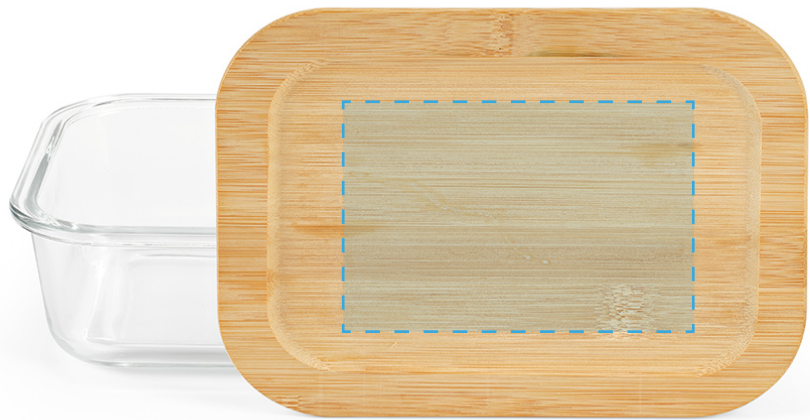

ALB005

VAN GOGH 1000

HOME | LUNCHBOX

LB01

LID

LASER | SCREEN PRINTING

MAX. COLOUR PRINT:

1

1 Colour

SCALE: 1:1

PRINT AREA

ALB005

VAN GOGH 1000

HOME | LUNCHBOX

LB02 | LB12

BOX SIDE

LASER

MAX. COLOUR PRINT: 1

SIDE 1 / SIDE 2

SCALE: 1:1

PRINT AREA 

ALB005

VAN GOGH 1000

HOME | LUNCHBOX