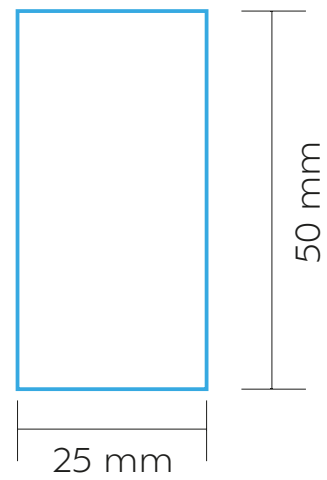

70 mm

200 mm

SCALE: 1:1

PRINT AREA

AMG003

THAMES 350

DRINKWARE | MUG

MG01 | MG05

MUG | SIDE 2

PAD PRINTING

MAX. COLOUR PRINT:

1 colour

SCALE: 1:1

PRINT AREA

AMG003

THAMES 350

DRINKWARE | MUG

MG08

BOTTOM

FIRING

MAX. COLOUR PRINT: 12 Colours

SCALE: 1:1

PRINT AREA 