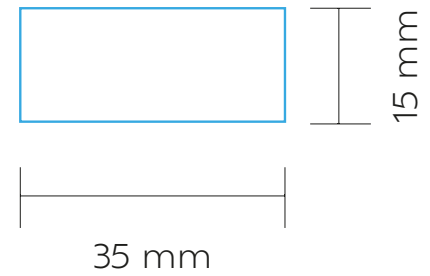

MUG | SIDE 2

PAD PRINTING

MAX. COLOUR PRINT:

1 colour

SCALE: 1:1

PRINT AREA

AMG003

THAMES 350

DRINKWARE | MUG

MG08

BOTTOM

FIRING

MAX. COLOUR PRINT: 12 Colours

SCALE: 1:1

PRINT AREA 