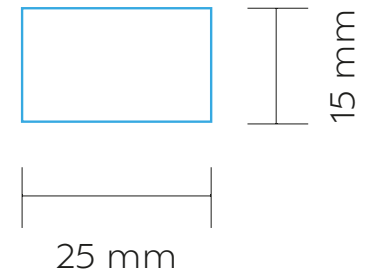

### PAD PRINTING

MAX. COLOUR PRINT:

1 colour

SCALE: 1:1

PRINT AREA

AMG004

## BOTTOM

FIRING

MAX. COLOUR PRINT: 12 Colours

SCALE: 1:1

PRINT AREA 