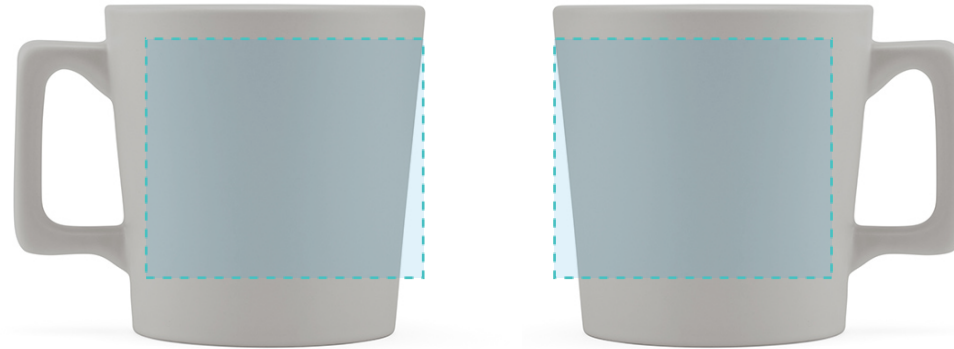

AMG004

THAMES 250

DRINKWARE | MUG

MG01

MUG