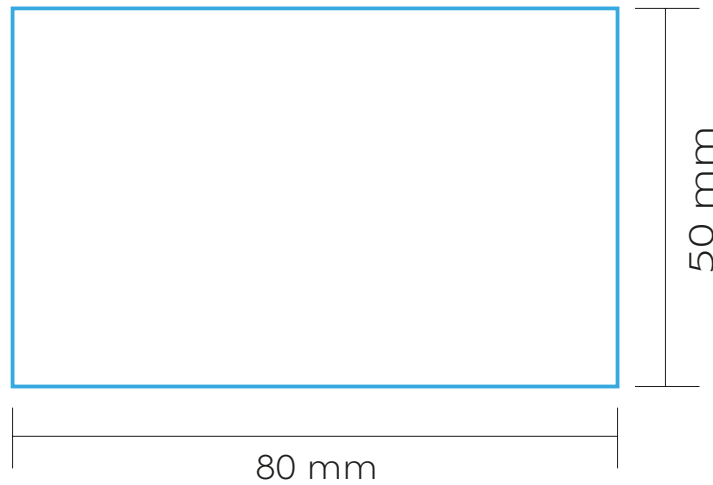

### SCREEN PRINTING

MAX. COLOUR PRINT: 1 colour

SCALE: 1:1

PRINT AREA 

AMG004