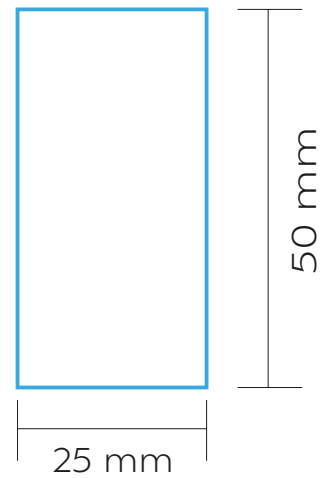

# MUG

FIRING

MAX. COLOUR PRINT: 10 colours

190 mm

60 mm

SCALE: 1:1

PRINT AREA 

AMG004

## MUG | SIDE

### PAD PRINTING

MAX. COLOUR PRINT:

1 colour

SCALE: 1:1

PRINT AREA

AMG004