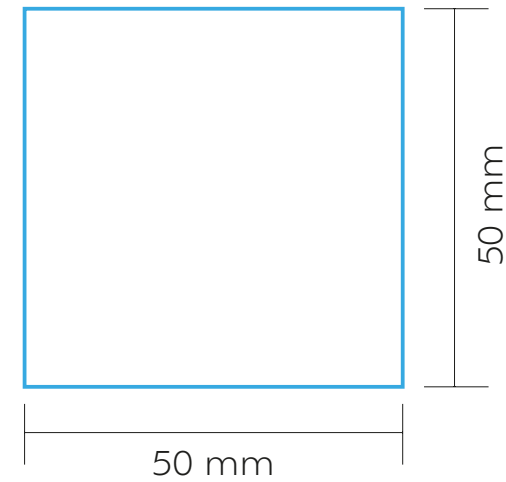

## SCREEN PRINTING

MAX. COLOUR PRINT: 1 colour

SCALE: 1:1

PRINT AREA 

AMG005