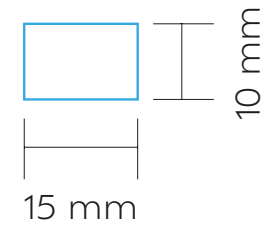

### PAD PRINTING

MAX. COLOUR PRINT:

1 colour

SCALE: 1:1

PRINT AREA

AMG005

## BOTTOM

FIRING

MAX. COLOUR PRINT: 12 Colours

SCALE: 1:1

PRINT AREA