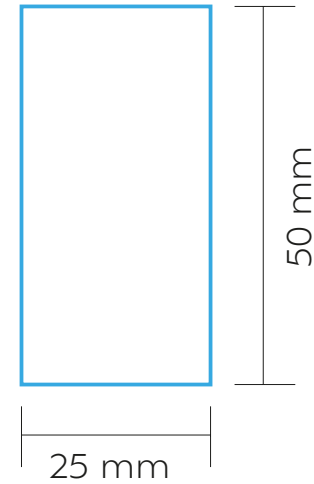

140 mm

SCALE: 1:1

PRINT AREA

AMG009

MEKONG

DRINKWARE | MUG

MG01

MUG

SCREEN PRINTING

MAX. COLOUR PRINT:

1 colour

SCALE: 1:1

PRINT AREA

AMG009

MEKONG

DRINKWARE | MUG

MG01 | MG05

MUG | SIDE

PAD PRINTING

MAX. COLOUR PRINT:

1 colour

SCALE: 1:1

PRINT AREA

AMG009