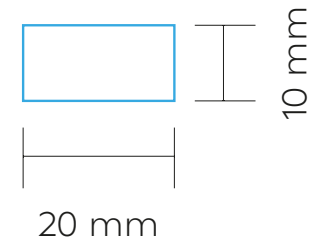

MG01 | MG05

MUG | SIDE

PAD PRINTING

MAX. COLOUR PRINT:

1 colour

SCALE: 1:1

PRINT AREA

AMG009

MEKONG

DRINKWARE | MUG

MG08

BOTTOM

FIRING

MAX. COLOUR PRINT: 12 Colours

SCALE: 1:1

PRINT AREA