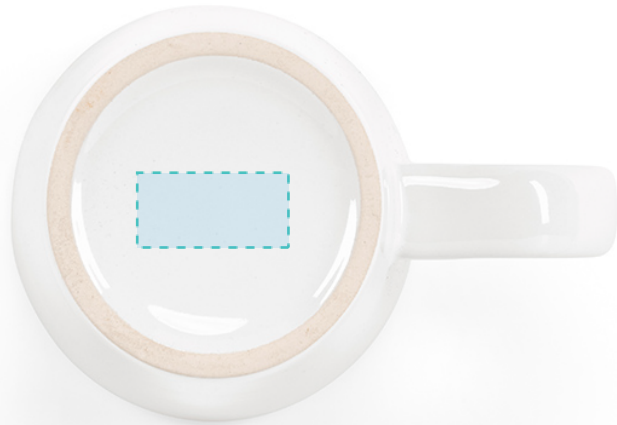

SCREEN PRINTING

MAX. COLOUR PRINT:

1 colour

SCALE: 1:1

PRINT AREA

AMG009

MEKONG

DRINKWARE | MUG

MG01 | MG05

MUG | SIDE

PAD PRINTING

MAX. COLOUR PRINT:

1 colour

SCALE: 1:1

PRINT AREA

AMG009

MEKONG

DRINKWARE | MUG

MG08

BOTTOM

FIRING

MAX. COLOUR PRINT: 12 Colours

SCALE: 1:1

PRINT AREA