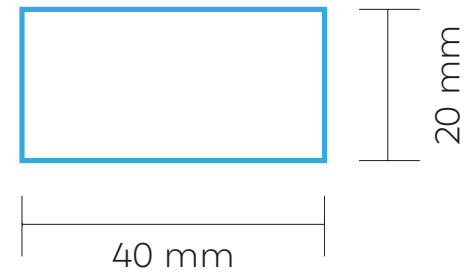

DRINKWARE | MUG

MG08

BOTTOM

FIRING

MAX. COLOUR PRINT: 12 Colours

SCALE: 1:1

PRINT AREA 