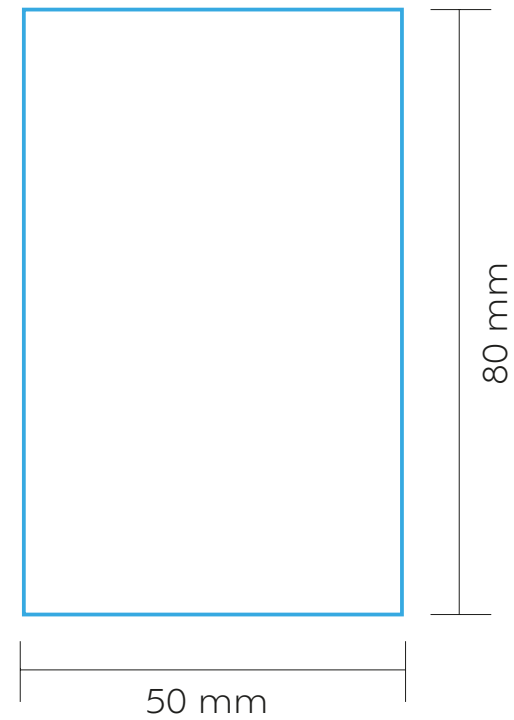

AMG011

ELBE 450

DRINKWARE | MUG

FRONT / BACK

MG01 | MG05
MUG | SIDE

LASER

MAX. COLOUR PRINT: 1 colour

FRONT / BACK

SCALE: 1:1

PRINT AREA

AMG011

ELBE 450

DRINKWARE | MUG

MG01

MUG

FIRING

MAX. COLOUR PRINT: 10 colours

60 mm

230 mm

SCALE: 1:1

PRINT AREA