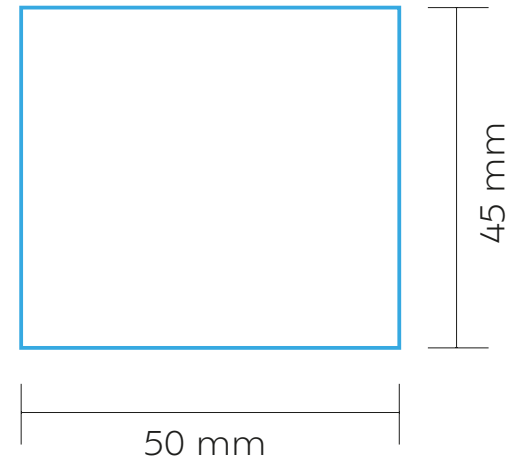

AMG013

ELBE 220

DRINKWARE | MUG

FRONT / BACK

MG01 | MG05
MUG | SIDE

LASER

MAX. COLOUR PRINT: 1

FRONT / BACK

SCALE: 1:1

PRINT AREA

AMG013

ELBE 220

DRINKWARE | MUG

MG01

MUG

.....

FIRING

MAX. COLOUR PRINT: 10 colours

50 mm

220 mm

SCALE: 1:1

PRINT AREA 