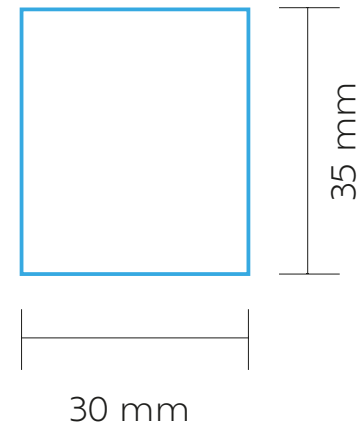

AMG014

ELBE 75

DRINKWARE | MUG

MG01 | MG05
MUG | SIDE

LASER

MAX. COLOUR PRINT: 1

FRONT / BACK

FRONT / BACK

SCALE: 1:1

PRINT AREA

AMG014

ELBE 75

DRINKWARE | MUG

MG01

MUG

.....

FIRING

MAX. COLOUR PRINT: 10 colours

SCALE: 1:1

PRINT AREA