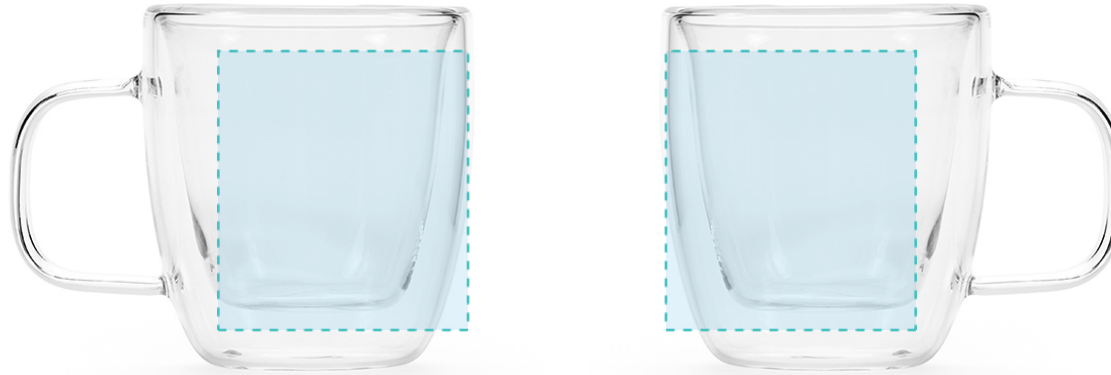

AMG014

ELBE 75

DRINKWARE | MUG

MG01 | MG05
MUG | SIDE

LASER

MAX. COLOUR PRINT: 1

FRONT / BACK

FRONT / BACK

SCALE: 1:1

PRINT AREA

AMG014

ELBE 75

DRINKWARE | MUG

MG01

MUG

.....

FIRING

MAX. COLOUR PRINT: 10 colours

SCALE: 1:1

PRINT AREA