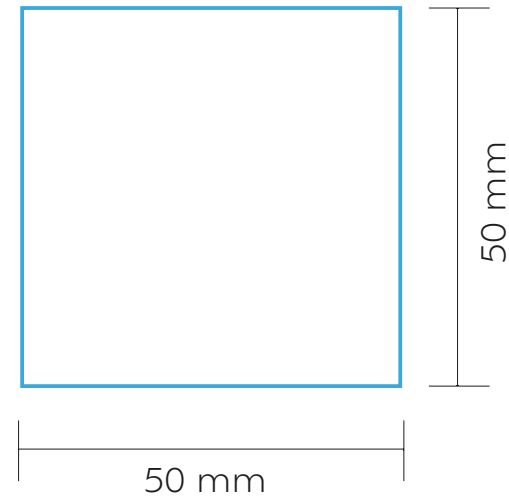

SCALE: 1:1

PRINT AREA 

AMG015

MEUSE 350

DRINKWARE | MUG

MG01

MUG

.....

FIRING

MAX. COLOUR PRINT: 10 colours

50 mm

220 mm

SCALE: 1:1

PRINT AREA