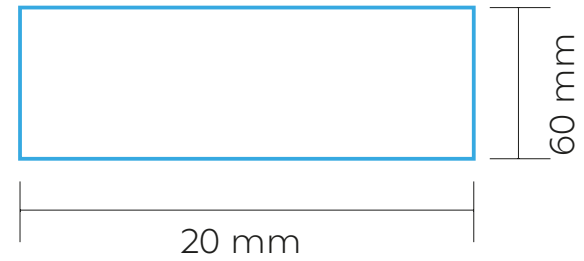

# MUG

LASER

MAX. COLOUR PRINT: 1 colour

UPPER | LOWER

SCALE: 1:1

PRINT AREA

AMG019

# MUG

CIRCULAR LASER

MAX. COLOUR PRINT: 1 colour

SCALE: 1:1

PRINT AREA 