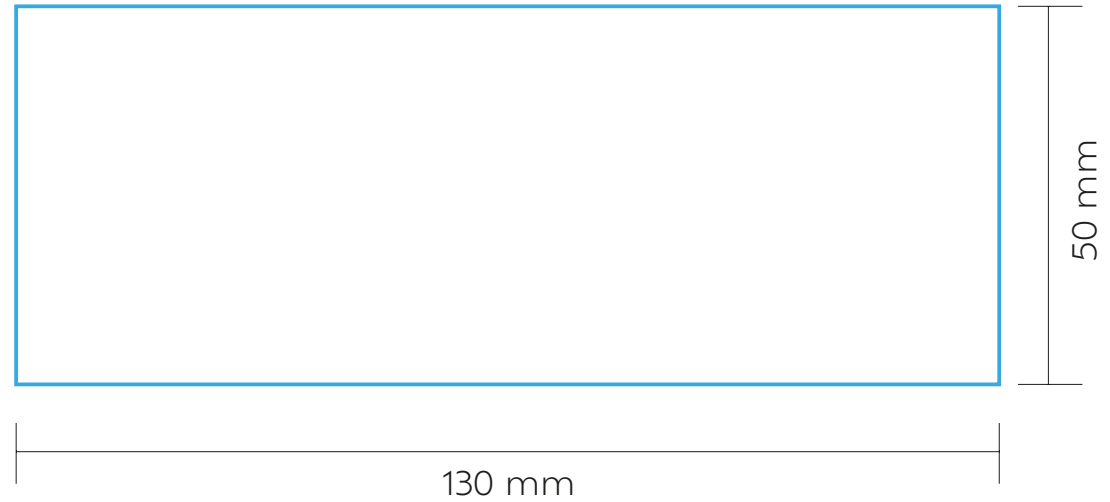

# MUG

SCREEN PRINTING | CIRCULAR LASER

MAX. COLOUR PRINT:

1 colour

1 colour

SCALE: 1:1

PRINT AREA

AMG019

# MUG

CIRCULAR LASER

MAX. COLOUR PRINT: 1 colour

SCALE: 1:1

PRINT AREA 