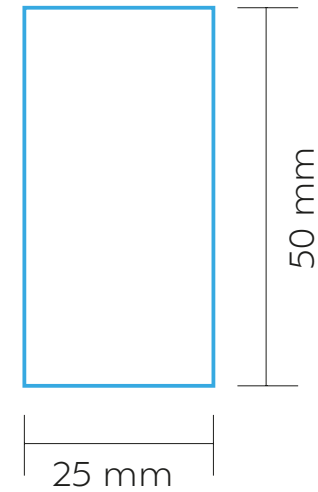

# MUG

SCREEN PRINTING | CIRCULAR LASER

MAX. COLOUR PRINT:

1 colour

1 colour

SCALE: 1:1

PRINT AREA

AMG019

# MUG

LASER

MAX. COLOUR PRINT: 1 colour

UPPER | LOWER

SCALE: 1:1

PRINT AREA

AMG019

# MUG

CIRCULAR LASER

MAX. COLOUR PRINT: 1 colour

SCALE: 1:1

PRINT AREA 