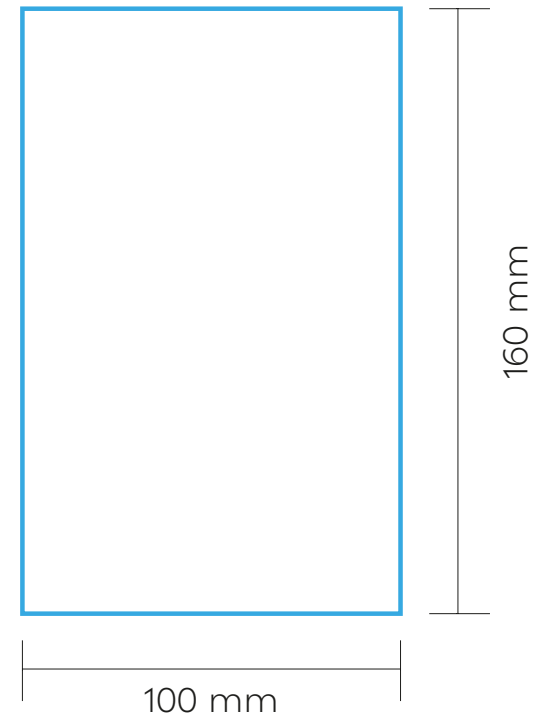

ANT008

DOYLE

OFFICE | NOTEBOOK

NT01 | NT04

FRONT | BACK

SCREEN PRINTING | TRANSFER | TRANSFER DIGITAL

MAX. COLOUR PRINT:

1 Colour

4 Colours

Full Colour

FRONT

BACK

SCALE: 1:2

PRINT AREA